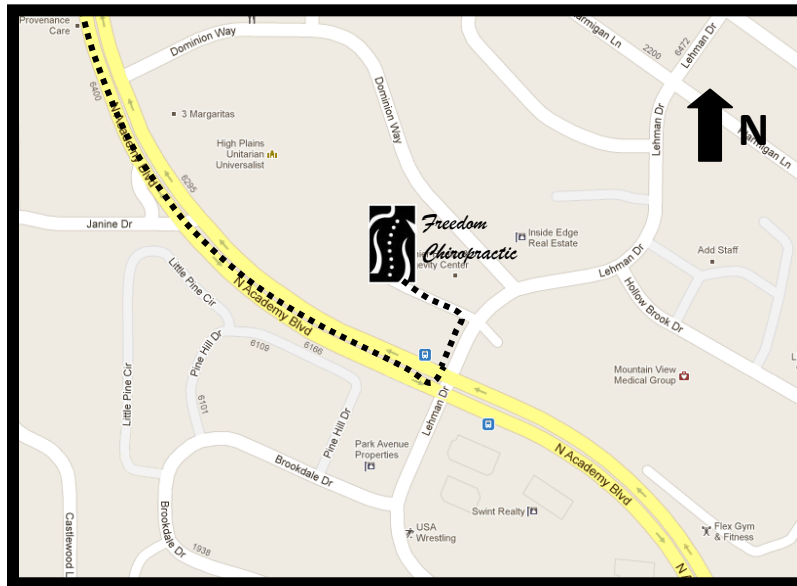

# Welcome to Freedom Chiropractic!

## DIRECTIONS TO:

Freedom Chiropractic  
6210 Lehman Dr. Suite 100  
Colorado Springs, CO 80918

### From I-25:

- Take Woodmen Road Exit to the **EAST**.
- Exit to the **RIGHT** (or SOUTH) onto Academy Blvd.
- Go 1 mile to the 3<sup>rd</sup> traffic light which will be Lehman Drive.  
(NOTE: Lehman is at the 1<sup>st</sup> light south of Dublin and the 1<sup>st</sup> light north of Vickers.)
- Turn **LEFT** (or EAST) onto Lehman Drive.
- Take the immediate **1ST LEFT** into an alleyway.  
(NOTE: If you reach Dominion you've gone too far)
- We are the second building on the right!